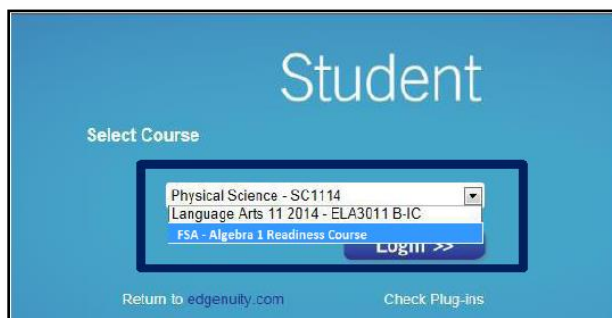

To access the Edgenuity FSA-Algebra 1 Readiness Course

STEP 1: Log onto your student portal

STEP 2: Select the Apps/Services/Sites tab near the top of the page

STEP 3: Go to the Edgenuity Tile

STEP 4: If you have one course assigned, you will automatically be logged into Edgenuity and taken to the Lobby. Course Name: FSA – Algebra 1 Readiness Course

STEP 5: If you are assigned to more than one course, you must select one course to work on before entering the Edgenuity platform. Using the dropdown menu, select a course, and then click on Login>> to be taken to the Lobby. From there, you will click on the course name under My Course List and Next Activity to begin working. Course Name: FSA – Algebra 1 Readiness Course