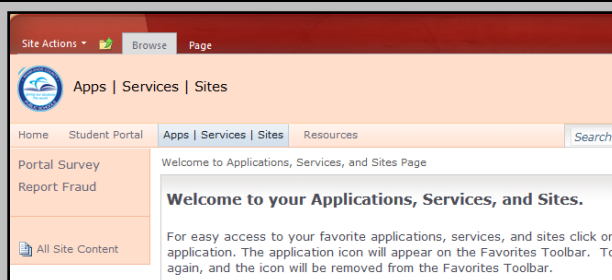

To access the Edgenuity FSA-Algebra 1 Readiness Course

STEP 1: Log onto your student portal

STEP 2: Select the Apps/Services/Sites tab near the top of the page

STEP 3: Go to the Edgenuity Tile

STEP 4: If you have one course assigned, you will automatically be logged into Edgenuity and taken to the Lobby. Course Name: FSA – Algebra 1 Readiness Course

STEP 5: If you are assigned to more than one course, you must select one course to work on before entering the Edgenuity platform. Using the dropdown menu, select a course, and then click on Login>> to be taken to the Lobby. From there, you will click on the course name under My Course List and Next Activity to begin working. Course Name: FSA – Algebra 1 Readiness Course